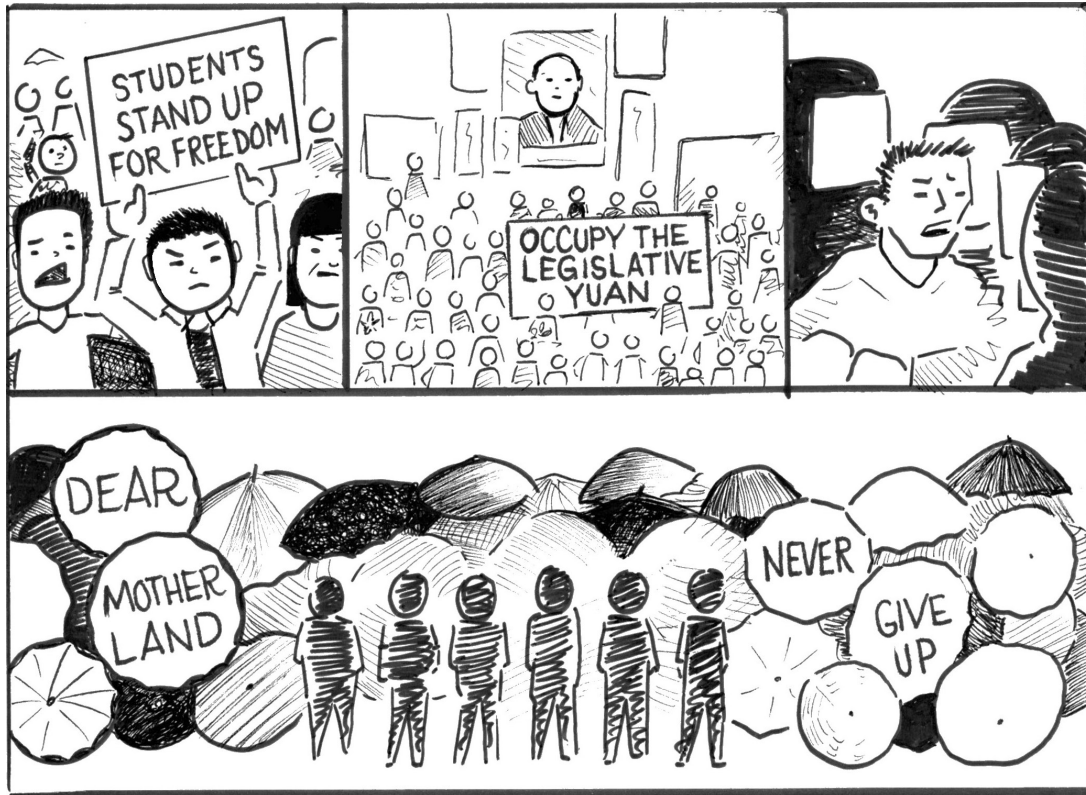

from *LESS DESOLATE*

---

## SHIN YU PAI

**Shin Yu Pai** is the current Civic Poet of the City of Seattle (2023-2024). She is a poet, essayist and visual artist. Shin Yu is the author of several books of poetry, including *No Neutral* (Empty Bowl, 2023), *Virga* (Empty Bowl, 2021), *ENSŌ* (Entre Ríos Books, 2020), *Sightings: Selected Works* (1913 Press, 2007), *AUX ARCS* (La Alameda, 2013), *Adamantine* (White Pine, 2010), *Haiku Not Bombs* (Booklyn Artist Alliance, 2008), and *Equivalence* (La Alameda, 2003). From 2015 to 2017, she served as the Poet Laureate of the City of Redmond. She is the host and creator of *Ten Thousand Things*, a podcast on Asian American stories for KUOW Public Radio, Seattle's NPR affiliate station.

## JUSTIN RUEFF

**Justin Rueff** is a biracial, Latino artist, illustrator, and educator. He has created hundreds of hand-painted signs and murals for businesses, schools and collectors throughout Oregon and California. Favorite subjects include people, nature and letters. His work tends to be allegorical with a focus on movement and rhythm. He is the author and illustrator of *Brother Crow* comics, *A Guide to Understanding the Never-ending Story*, and *Heroes & Lovers*. Justin teaches painting, drawing, and design to students of all ages throughout Portland, Los Angeles, and the Seattle area.