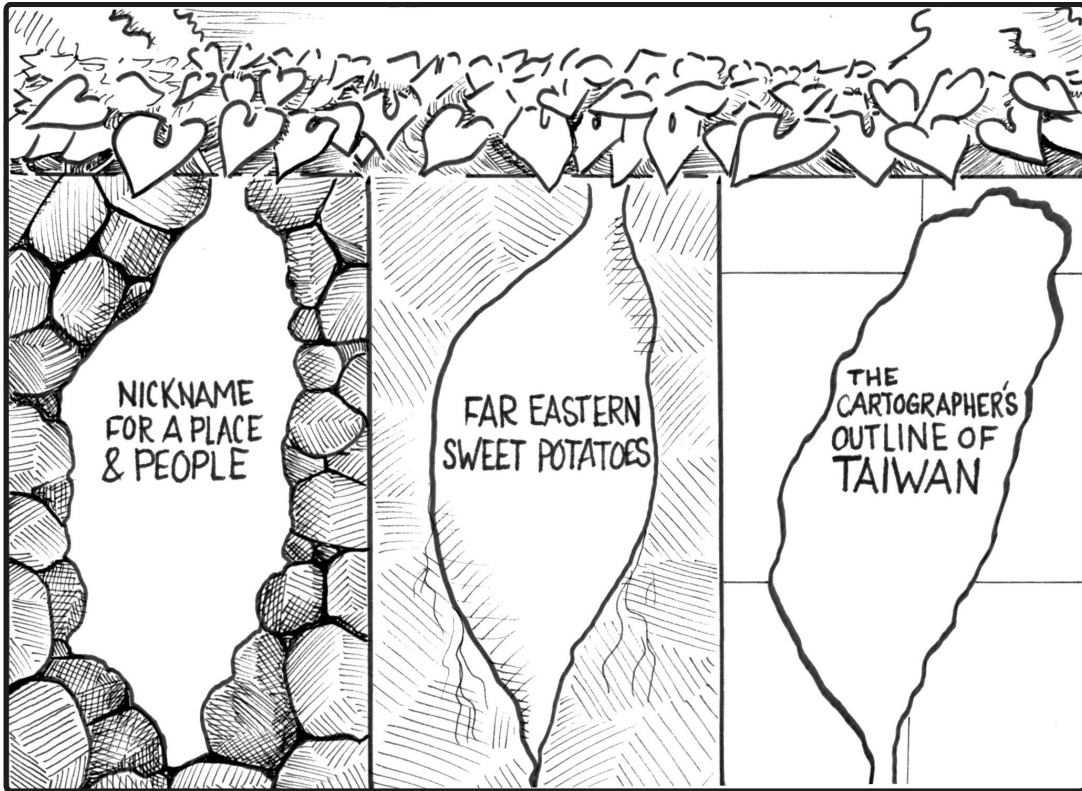

## SHIN YU PAI

**Shin Yu Pai** is the current Civic Poet of the City of Seattle (2023-2024). She is a poet, essayist and visual artist. Shin Yu is the author of several books of poetry, including *No Neutral* (Empty Bowl, 2023), *Virga* (Empty Bowl, 2021), *ENSŌ* (Entre Ríos Books, 2020), *Sightings: Selected Works* (1913 Press, 2007), *AUX ARCS* (La Alameda, 2013), *Adamantine* (White Pine, 2010), *Haiku Not Bombs* (Booklyn Artist Alliance, 2008), and *Equivalence* (La Alameda, 2003). From 2015 to 2017, she served as the Poet Laureate of the City of Redmond. She is the host and creator of *Ten Thousand Things*, a podcast on Asian American stories for KUOW Public Radio, Seattle's NPR affiliate station.